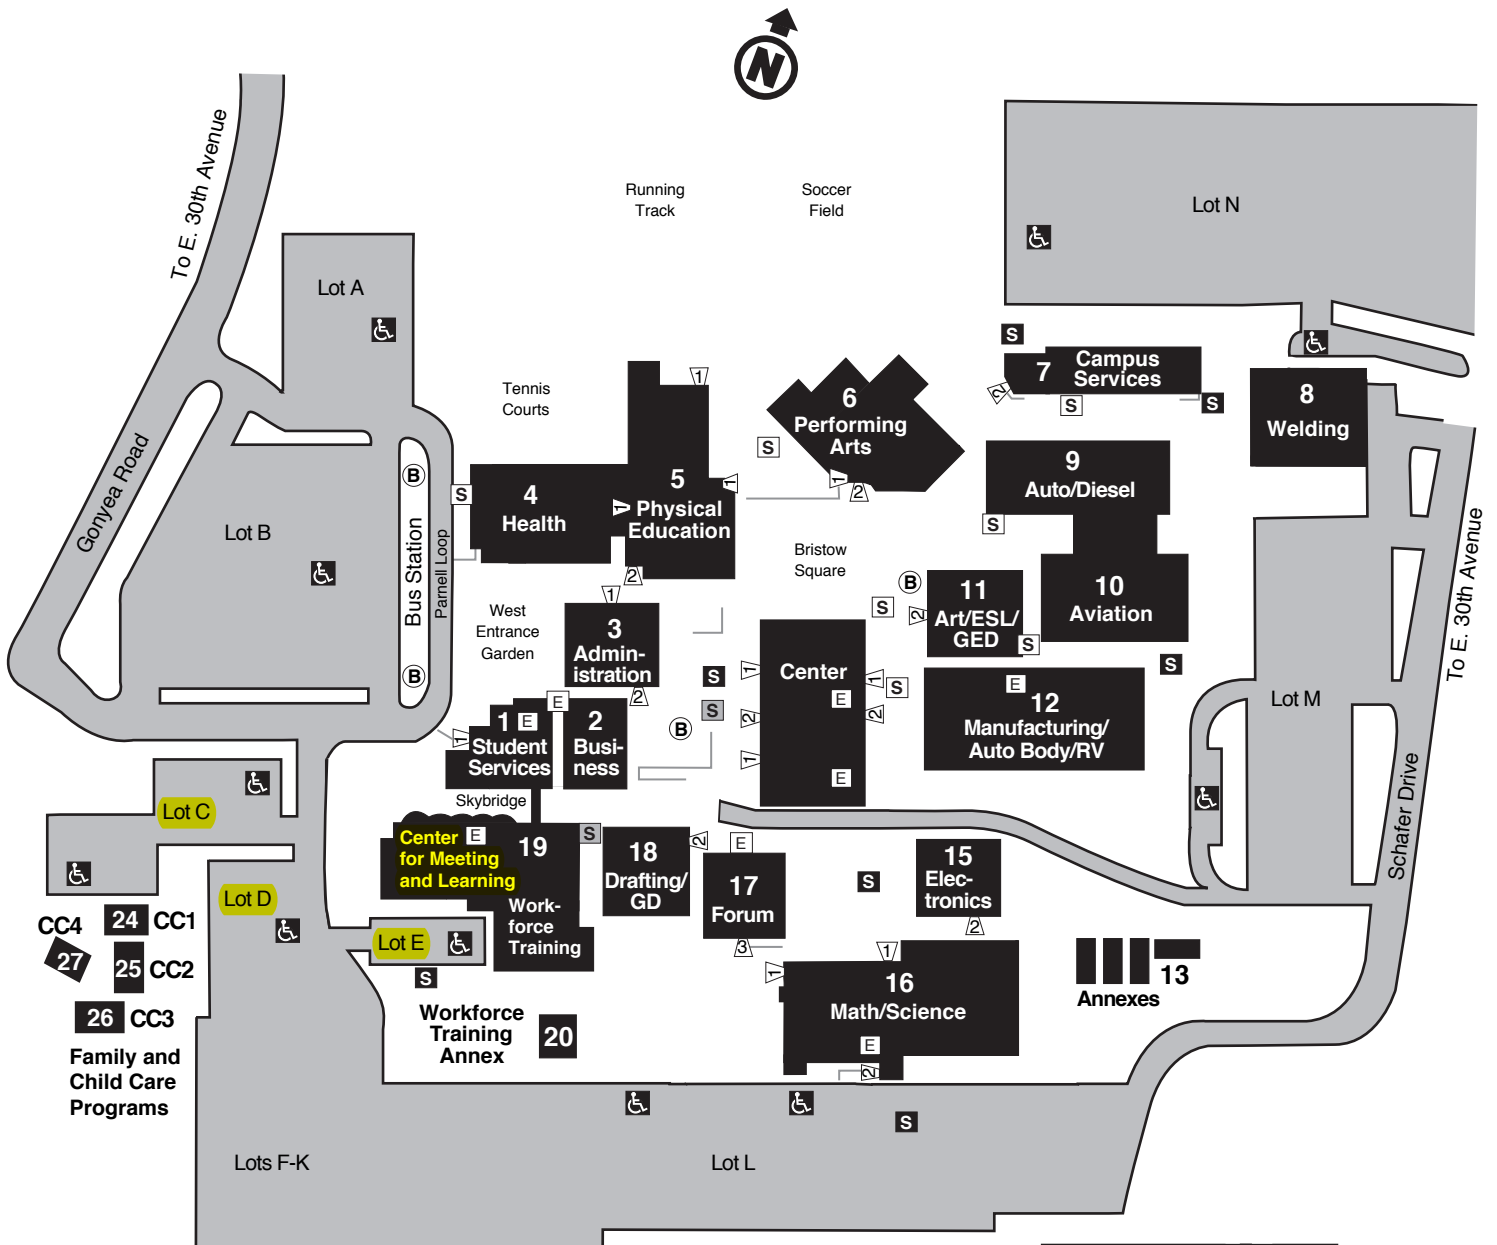

# Lane Community College Main Campus

4000 East 30th Avenue ▪ Eugene, Oregon 97405 ▪ (541) 463-3000

Map revised 1/2006

## KEY

- Bicycle Parking
- Elevator
- Wheelchair Ramp
- Electric Door—number designates floor
- Parking with Handicapped Permit
- Smoking Area, Uncovered / Covered / Sheltered (installation in progress)